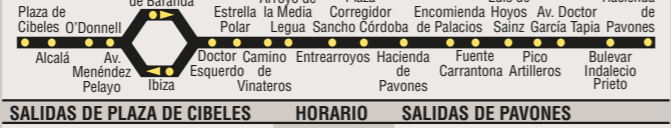

N6 Plaza de Cibeles - El Cañaveral

Table with columns: SALIDAS DE PLAZA DE CIBELES, HORARIO, SALIDAS DE EL CAÑAVERAL. Includes departure times for A and B directions.

N7 Plaza de Cibeles - Valderrivas

Table with columns: SALIDAS DE PLAZA DE CIBELES, HORARIO, SALIDAS DE VALDERRIVAS. Includes departure times for A and B directions.

N8 Plaza de Cibeles - Pavones

Table with columns: SALIDAS DE PLAZA DE CIBELES, HORARIO, SALIDAS DE PAVONES. Includes departure times for A and B directions.

N9 Plaza de Cibeles - Ensanche de Vallecas

Table with columns: SALIDAS DE PLAZA DE CIBELES, HORARIO, SALIDAS DE ENSANCHE DE VALLECAS. Includes departure times for A and B directions.

N10 Plaza de Cibeles - Palomeras

Table with columns: SALIDAS DE PLAZA DE CIBELES, HORARIO, SALIDAS DE PALOMERAS. Includes departure times for A and B directions.

N11 Plaza de Cibeles - Madrid Sur

Table with columns: SALIDAS DE PLAZA DE CIBELES, HORARIO, SALIDAS DE MADRID SUR. Includes departure times for A and B directions.