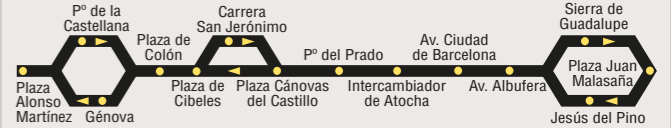

Table with columns: SALIDAS DE PLAZA DE CIBELES, HORARIO, SALIDAS DE BARRIO DE LA PAZ. Includes departure times for A and B directions.

N23 Plaza de Cibeles - Montecarmelo

Table with columns: SALIDAS DE PLAZA DE CIBELES, HORARIO, SALIDAS DE MONTECARMELO. Includes departure times for A and B directions.

N24 Plaza de Cibeles - Las Tablas

Table with columns: SALIDAS DE PLAZA DE CIBELES, HORARIO, SALIDAS DE LAS TABLAS. Includes departure times for A and B directions.

N25 Plaza de Alonso Martínez - Villa de Vallecas

Table with columns: SALIDAS DE PLAZA DE ALONSO MARTINEZ, HORARIO, SALIDAS DE VILLA DE VALLECAS. Includes departure times for A and B directions.

N26 Plaza de Alonso Martínez - Aluche

Table with columns: SALIDAS DE PLAZA DE ALONSO MARTINEZ, HORARIO, SALIDAS DE ALUCHE. Includes departure times for A and B directions.

N28 Moncloa - Aravaca

Table with columns: SALIDAS DE MONCLOA, HORARIO, SALIDAS DE ARAVACA. Includes departure times for A and B directions.

N31 Moncloa - El Pardo

Table with columns: SALIDAS DE MONCLOA, HORARIO, SALIDAS DE EL PARDO. Includes departure times for A and B directions.