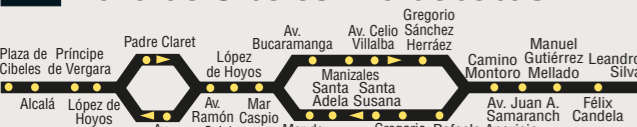

N1 Plaza de Cibeles - Sancharro

Table with columns: SALIDAS DE PLAZA DE CIBELES, HORARIO, SALIDAS DE SANCHARRO. Includes departure times for A and B directions.

N2 Plaza de Cibeles - Valdebebas

Table with columns: SALIDAS DE PLAZA DE CIBELES, HORARIO, SALIDAS DE VALDEBEBAS. Includes departure times for A and B directions.

N3 Plaza de Cibeles - Feria de Madrid

Table with columns: SALIDAS DE PLAZA DE CIBELES, HORARIO, SALIDAS DE FERIA DE MADRID. Includes departure times for A and B directions.

N4 Plaza de Cibeles - Barajas

Table with columns: SALIDAS DE PLAZA DE CIBELES, HORARIO, SALIDAS DE BARAJAS. Includes departure times for A and B directions.

N5 Plaza de Cibeles - Colonia Fin de Semana

Table with columns: SALIDAS DE PLAZA DE CIBELES, HORARIO, SALIDAS DE COLONIA FIN DE SEMANA. Includes departure times for A and B directions.