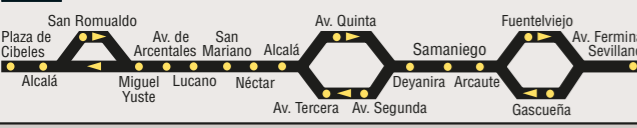

N1 Plaza de Cibeles - Sancharro

Table with columns: SALIDAS DE PLAZA DE CIBELES, HORARIO, SALIDAS DE SANCHARRO. Includes departure times for A and B directions.

N2 Plaza de Cibeles - Valdebebas

Table with columns: SALIDAS DE PLAZA DE CIBELES, HORARIO, SALIDAS DE VALDEBEBAS. Includes departure times for A and B directions.

N3 Plaza de Cibeles - Feria de Madrid

Table with columns: SALIDAS DE PLAZA DE CIBELES, HORARIO, SALIDAS DE FERIA DE MADRID. Includes departure times for A and B directions.

N4 Plaza de Cibeles - Barajas

Table with columns: SALIDAS DE PLAZA DE CIBELES, HORARIO, SALIDAS DE BARAJAS. Includes departure times for A and B directions.

N5 Plaza de Cibeles - Colonia Fin de Semana

Table with columns: SALIDAS DE PLAZA DE CIBELES, HORARIO, SALIDAS DE COLONIA FIN DE SEMANA. Includes departure times for A and B directions.

N6 Plaza de Cibeles - El Cañaveral

Table with columns: SALIDAS DE PLAZA DE CIBELES, HORARIO, SALIDAS DE EL CAÑAVERAL. Includes departure times for A and B directions.

N7 Plaza de Cibeles - Valderrivas

Table with columns: SALIDAS DE PLAZA DE CIBELES, HORARIO, SALIDAS DE VALDERRIVAS. Includes departure times for A and B directions.