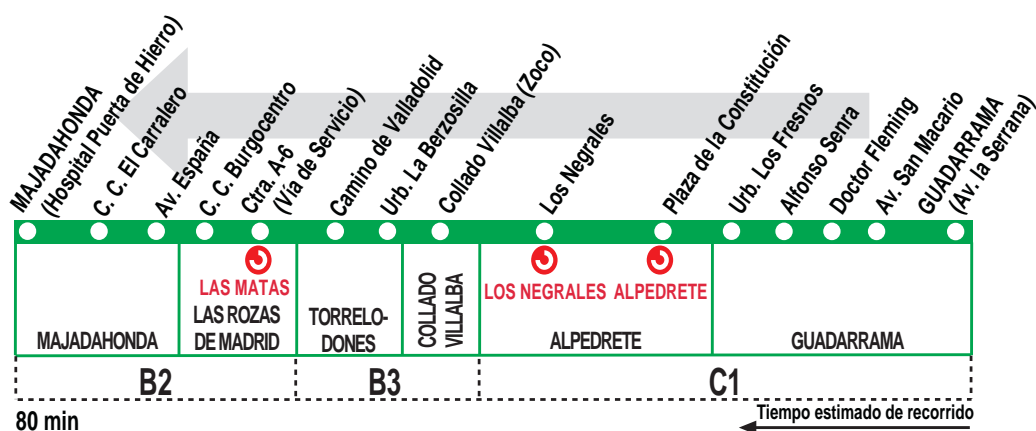

685

Guadarrama - Las Rozas - Majadahonda (Hospital)

Horarios de paso aproximado

160320

(Vigente todo el año)

| MAJADAHONDA (Hospital) | Las Rozas de Madrid | Torrelodones | Collado Villalba | Alpedrete | Guadarrama |
|--|------------------------|--------------|---------------------|-----------|------------|
| Lunes a viernes laborables | | | | | |
| 7:10 | 7:00 | 6:40 | 6:20 | 6:05 | 5:50 |
| 7:40 | 7:30 | 7:10 | 6:50 | 6:35 | 6:20 |
| 8:00 | 7:50 | 7:30 | 7:10 | — | — |
| 8:20 | 8:10 | 7:50 | 7:30 | — | — |
| 8:40 | 8:30 | 8:10 | 7:50 | 7:35 | 7:20 |
| 9:10 | 9:00 | 8:40 | 8:20 | — | — |
| 9:30 | 9:20 | 9:00 | 8:40 | — | — |
| 9:50 | 9:40 | 9:20 | 9:00 | 8:45 | 8:30 |
| 10:05 | 9:55 | 9:35 | 9:15 | — | — |
| 10:35 | 10:25 | 10:05 | 9:45 | — | — |
| 11:05 | 10:55 | 10:35 | 10:15 | — | — |
| 11:20 | 11:10 | 10:50 | 10:30 | 10:15 | 10:00 |
| 12:00 | 11:50 | 11:30 | 11:10 | — | — |
| 12:50 | 12:40 | 12:20 | 12:00 | — | — |
| 13:20 | 13:10 | 12:50 | 12:30 | 12:15 | 12:00 |
| 13:35 | 13:25 | 13:05 | 12:45 | — | — |
| 13:50 | 13:40 | 13:20 | 13:00 | — | — |
| 14:20 | 14:10 | 13:50 | 13:30 | — | — |
| 15:00 | 14:50 | 14:30 | 14:10 | — | — |
| 15:20 | 15:10 | 14:50 | 14:30 | 14:15 | 14:00 |
| 16:00 | 15:50 | 15:30 | 15:10 | — | — |
| 16:20 | 16:10 | 15:50 | 15:30 | — | — |
| 16:55 | 16:45 | 16:25 | 16:05 | — | — |
| 17:20 | 17:10 | 16:50 | 16:30 | 16:15 | 16:00 |
| 17:55 | 17:45 | 17:25 | 17:05 | — | — |
| 18:20 | 18:10 | 17:50 | 17:30 | — | — |
| 18:50 | 18:40 | 18:20 | 18:00 | — | — |
| 19:20 | 19:10 | 18:50 | 18:30 | 18:15 | 18:00 |
| 20:05 | 19:55 | 19:35 | 19:15 | — | — |
| 20:20 | 20:10 | 19:50 | 19:30 | — | — |
| 21:00 | 20:50 | 20:30 | 20:10 | — | — |
| 21:30 | 21:20 | 21:00 | 20:40 | 20:25 | 20:10 |
| 22:40 | 22:30 | 22:10 | 22:05 | 21:35 | 21:20 |
| Sábados laborables, domingos y festivos | | | | | |
| 8:20 | 8:10 | 7:50 | 7:30 | — | — |
| 9:20 | 9:10 | 8:50 | 8:30 | — | — |
| 10:30 | 10:20 | 10:00 | 9:40 | — | — |
| 11:30 | 11:20 | 11:00 | 10:40 | — | — |
| 13:10 | 13:00 | 12:40 | 12:20 | — | — |
| 14:10 | 14:00 | 13:40 | 13:20 | — | — |
| 15:20 | 15:10 | 14:50 | 14:30 | — | — |
| 16:20 | 16:10 | 15:50 | 15:30 | — | — |
| 17:30 | 17:20 | 17:00 | 16:40 | — | — |
| 18:30 | 18:20 | 18:00 | 17:40 | — | — |
| 20:10 | 20:00 | 19:40 | 19:20 | — | — |
| 21:10 | 21:00 | 20:40 | 20:20 | — | — |
| 22:20 | 22:10 | 21:50 | 21:30 | — | — |
| 23:00 | 22:50 | 22:30 | 22:10 | — | — |
| Noches de viernes, sábados y vóperas de festivo | | | | | |
| — | 23:40 | 23:20 | 23:00 | — | — |